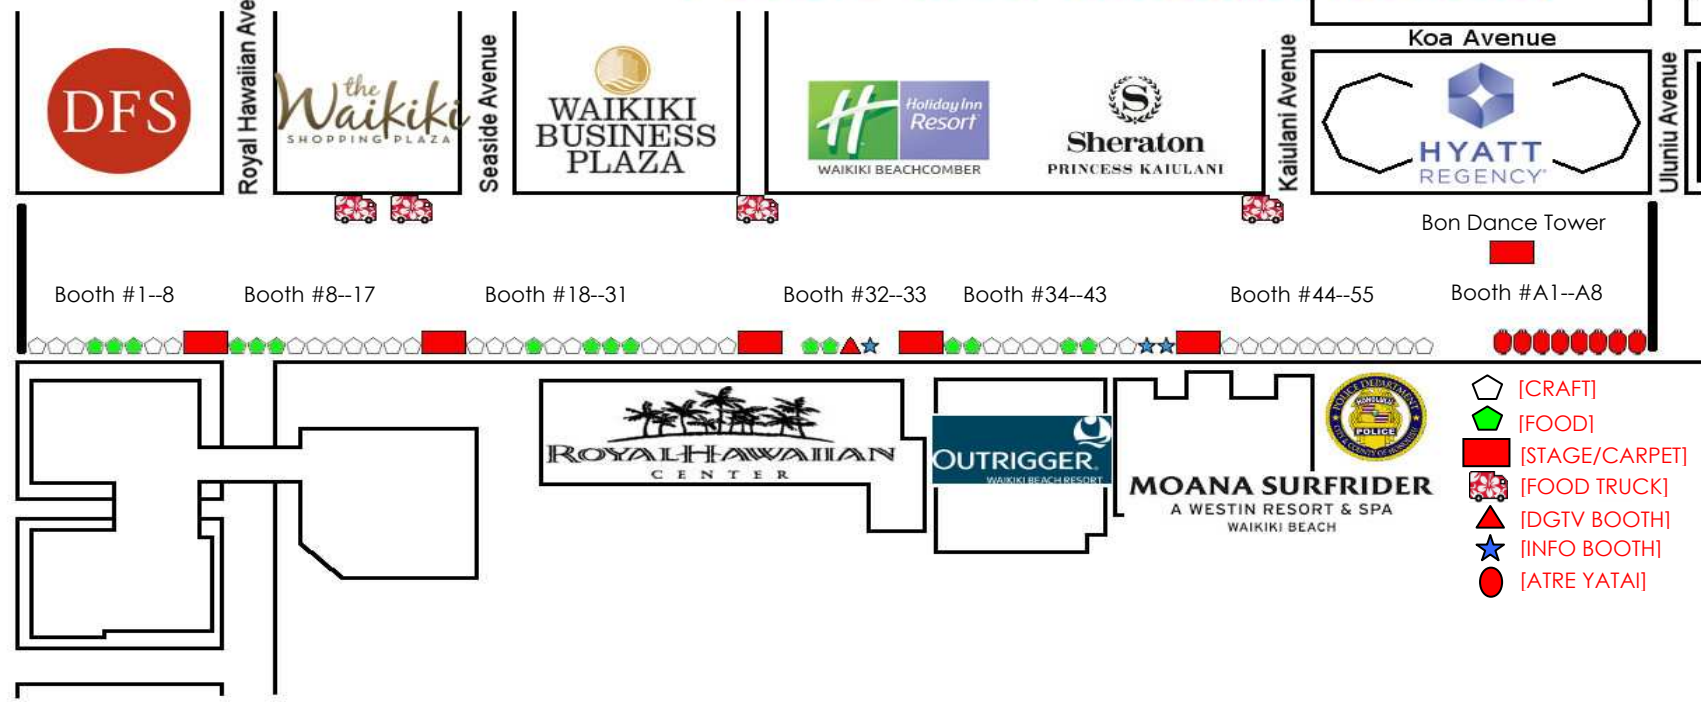

Pan-Pacific Ho'olaule'a

June 10, 2016

FOOD & CRAFTERS MAP (not to scale)

ATRE YATAI near Bon Dance Tower

- A-1) Kyoto Orimono
- A-2) Hokkaido Himawari Kai
- A-3) Prime Yoga
- A-4) **Chigasaki**
- A-5) **Rainbow Drive Inn**
- A-6) **Aloha Table**
- A-7) **Taormina Sicilian Cuisine**
- A-8) **Omusubi GABA**

Kalakaua Avenue
**Road Closure
4:30pm - 12am**

- [CRAFT]
- [FOOD]
- [STAGE/CARPET]
- [FOOD TRUCK]
- [DGTV BOOTH]
- [INFO BOOTH]
- [ATRE YATAI]

Lewers Ave. to Royal Hawaiian Ave.

1) Noble Gunz
2) Trendz by Trish
3) Sun N Soul Boutique
4) **Olay Thai Food**
5) **Onomono**
6) **Zippy's**
7) Diamond Head Taffy
8) Mana of Polynesia

[ROYAL HAWAIIAN AVE. STAGE]

Royal Hawaiian Ave. to Seaside Ave.

08) **Guava Smoked**
09) **Uncle Poi Mochi**
10) **Da Bolalohan & BBQ Grill**
11) Orama Vision
12) Tino's Jewelry
13) For the Love of You
14) North Shore Goodies
15) Lotus Creations
16) Pareau Tahiti
17) Pearls and Beads

[SEASIDE AVE. STAGE]

Seaside Ave. to Beachcomber Performance

18) Lulau Woods
19) Uniquely Mine
20) Crafts Way
21) **Roselani Ice Cream**
22) Damn Good Beef Jerky
23) Green Tea Hawaii
24) **Mega-Load Burgers**
25) **Time to Grind**
26) **Hula Shrimp**
27) Asian Lanterns
28) Aloha Wood Art
29) Stacey Lee Designs
30) Tropical Cottons
31) Pacific Golf Links

[BEACHCOMBER RED CARPET]

Beachcomber Performance Zone to Na Hoku Hanohano

32) **Leo's Taverna**
  33) **Ezogiku**
2. [DGTV BOOTH]
3. [CHARITY/INFO BOOTH]
4. [NA HOKU HANO HANO STAGE]

Na Hoku Hanohano Stage to Moana Main Stage

34) **Marks Specialties**
  35) **Na Ono Corn**
  36) Skinny Pig Designs
  37) Aloha Pops
  38) Asian Lanterns
  39) Telic Hawaii
  40) **Waimanalo Country Farms
    Fresh Lemonade**
  41) **Quick Stop**
  42) K & G Island Creations
  43) Asian Elements
2. [SAFEWAY]
3. [INFO BOOTH]
4. [MOANA MAIN STAGE]

Moana Main Stage to Bon Dance Tower

44) Creative Photo Frames
- 45)
46) Lupe's South Pacific Collection
47) Chili in Hawaii
48) Michael Lee Designs
49) Oahu Gear
50) Rampant Lion
51) VKnack
52) It's About Time
53) Casual Movements
54) Designs by Lew Lew
55) Hawaiian Paradise Candies

[BON DANCE STAGE]

FOOD TRUCKS

1) Leonard's Bakery
2) Kokua Kona Ice
3) Kohnotori
4) Grey Dragon Shrimp